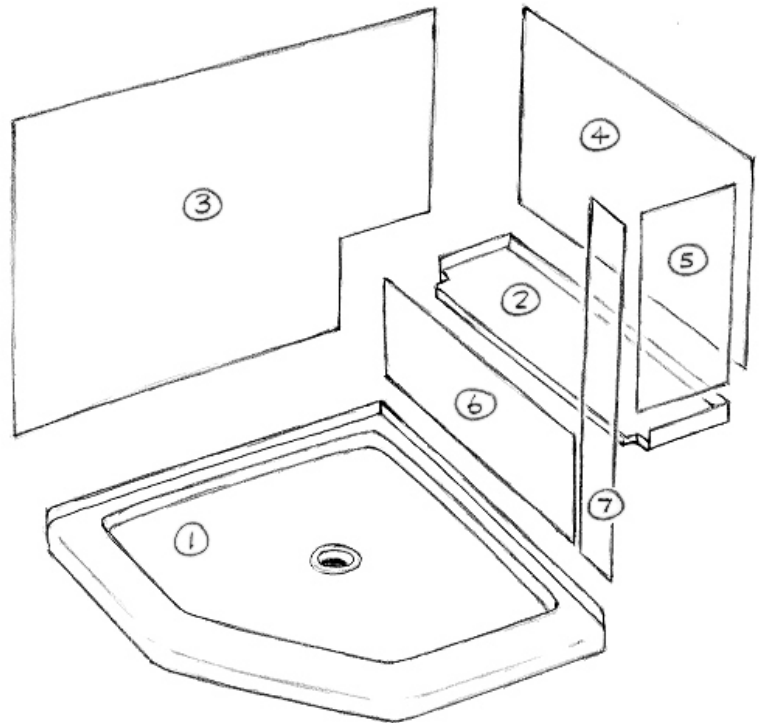

SHOWER DESIGN WORK SHEET

Belvue, KS 66407 * (800) 669-9867 * FAX (800) 393-6699 * www.onyxcollection.com

Neo-Angle Base
- STANDARD STYLE -
with Recessed Bench Seat
on Back Wall Right

Neo-Angle Base
- STANDARD STYLE -
with Recessed Bench Seat
on Back Wall Left

Copy this page, write your dimensions on the copy, and fax to us for a quote.
Always give stud-to-stud measurements for base, framing height of bench seat support structure, and distance to top of wall panels from the floor. We will figure clearances etc.
Circled numbers indicate assembly order.