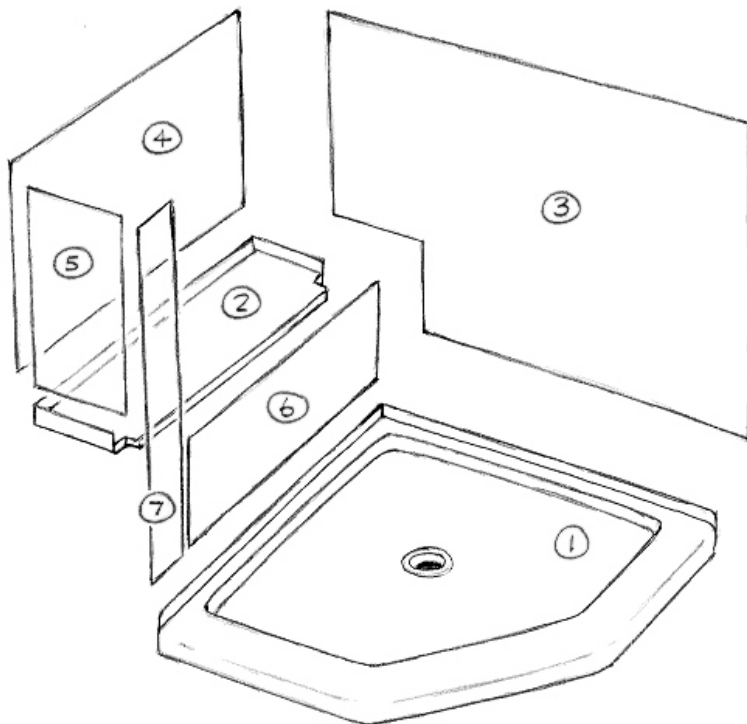

SHOWER DESIGN WORK SHEET

Belvue, KS 66407 * (800) 669-9867 * FAX (800) 393-6699 * www.onyxcollection.com

Neo-Angle Base
- STANDARD STYLE -
with Recessed Bench Seat
on Back Wall Right

Neo-Angle Base
- STANDARD STYLE -
with Recessed Bench Seat
on Back Wall Left

Copy this page, write your dimensions on the copy, and fax to us for a quote.
Always give stud-to-stud measurements for base, framing height of bench seat support structure, and distance to top of wall panels from the floor. We will figure clearances etc.
Circled numbers indicate assembly order.