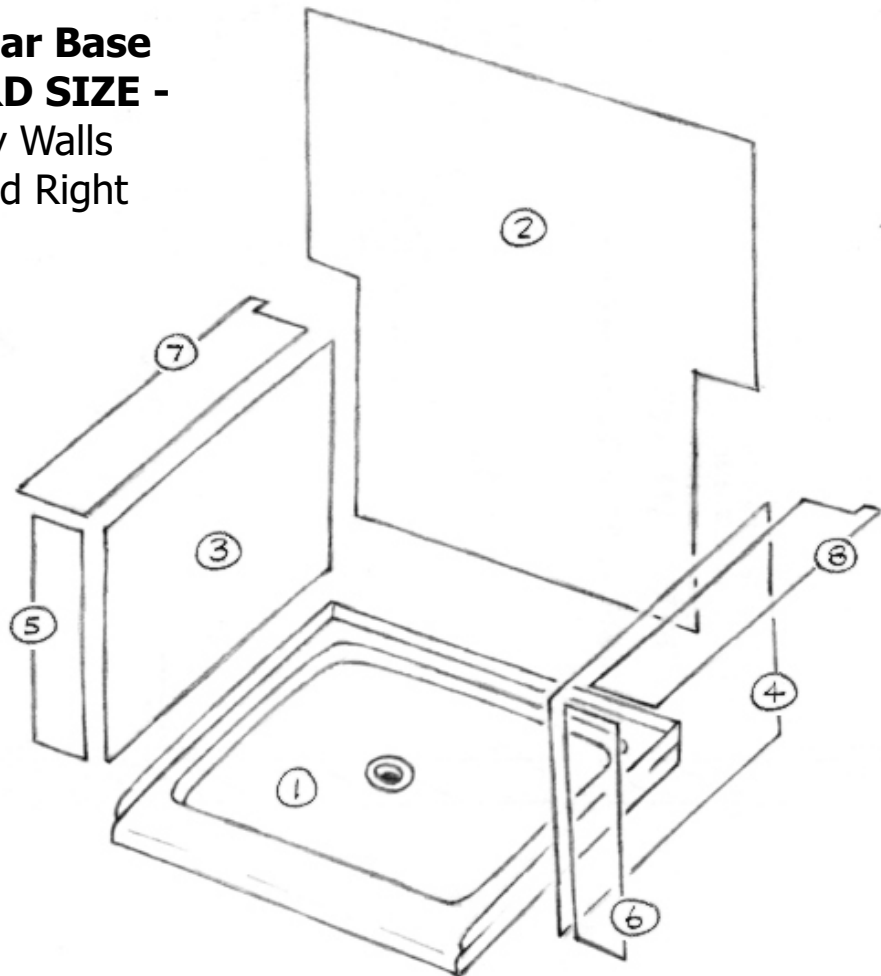

SHOWER DESIGN WORK SHEET

Belvue, KS 66407 * (800) 669-9867 * FAX (800) 393-6699 * www.onyxcollection.com

Rectangular Base
- STANDARD SIZE -
with Pony Walls
on Left and Right

Copy this page, write your dimensions on the copy, and fax to us for a quote.
Always give stud-to-stud measurements for base, framing height of bench seat support structure, and distance to top of wall panels from the floor. We will figure clearances etc.
Circled numbers indicate assembly order.