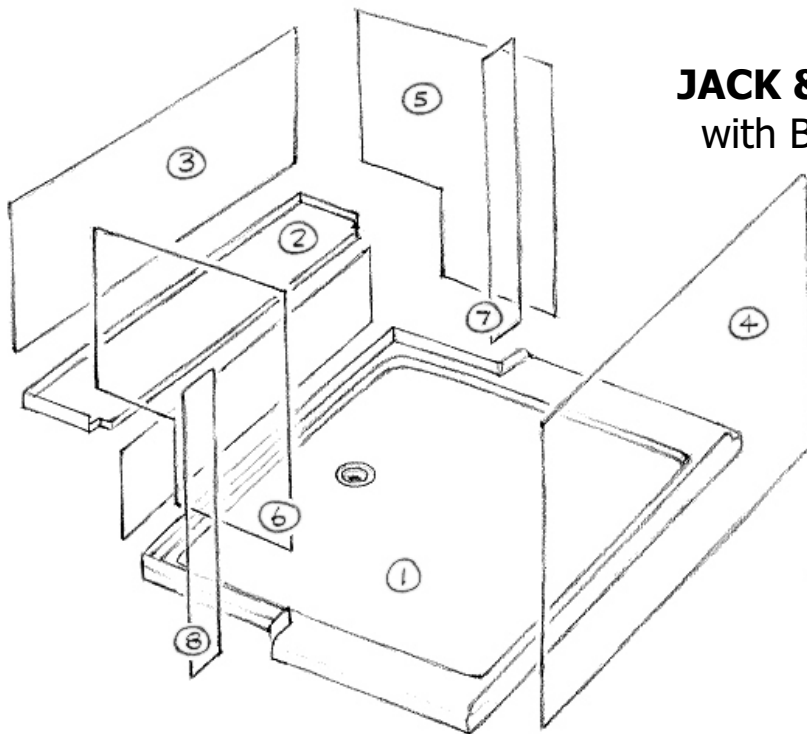

SHOWER DESIGN WORK SHEET

Belvue, KS 66407 * (800) 669-9867 * FAX (800) 393-6699 * www.onyxcollection.com

JACK & JILL Shower Design with Bench Seat on Right Side

JACK & JILL Shower Design with Bench Seat on Left Side

Copy this page, write your dimensions on the copy, and fax to us for a quote.

Always give stud-to-stud measurements for base, framing height of bench seat support structure, and distance to top of wall panels from the floor. We will figure clearances etc.

Circled numbers indicate assembly order.