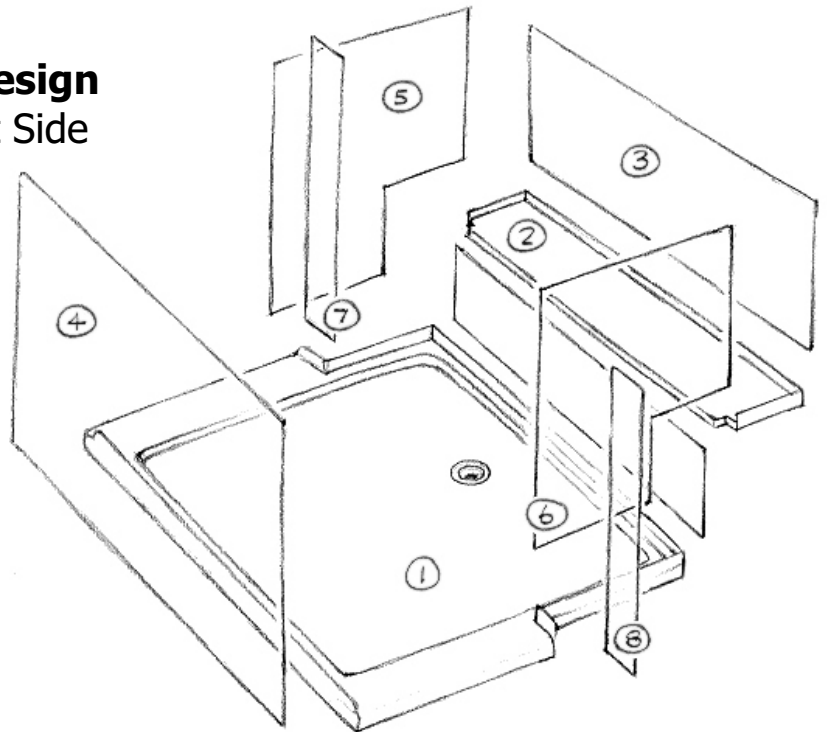

SHOWER DESIGN WORK SHEET

Belvue, KS 66407 * (800) 669-9867 * FAX (800) 393-6699 * www.onyxcollection.com

JACK & JILL Shower Design with Bench Seat on Right Side

JACK & JILL Shower Design with Bench Seat on Left Side

Copy this page, write your dimensions on the copy, and fax to us for a quote.

Always give stud-to-stud measurements for base, framing height of bench seat support structure, and distance to top of wall panels from the floor. We will figure clearances etc.

Circled numbers indicate assembly order.