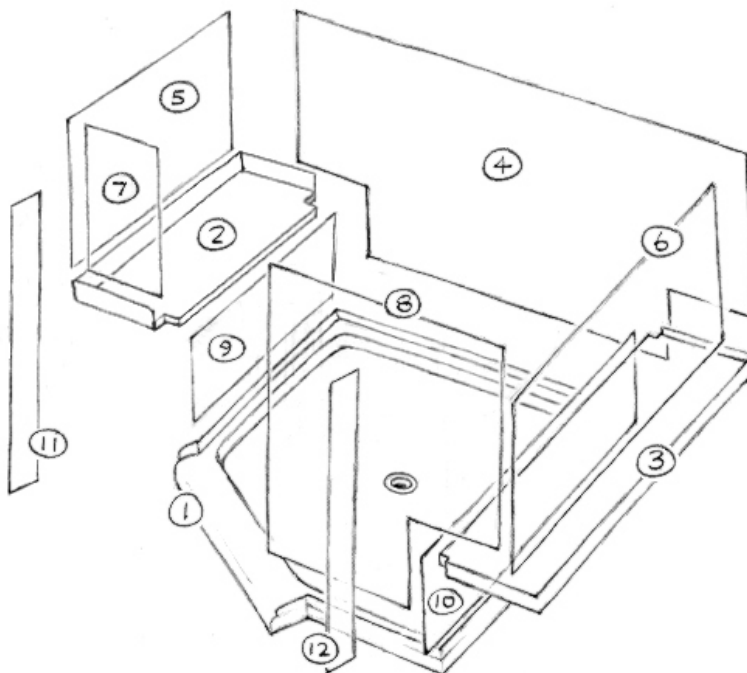

SHOWER DESIGN WORK SHEET

Belvue, KS 66407 * (800) 669-9867 * FAX (800) 393-6699 * www.onyxcollection.com

Neo-Angle Base
- Curb on Diagonal -
with Bench Seats
on Back and Right Side

Neo-Angle Base
- Curb on Diagonal -
with Bench Seats
on Back and Left Side

Copy this page, write your dimensions on the copy, and fax to us for a quote.
Always give stud-to-stud measurements for base, framing height of bench seat support structure, and distance to top of wall panels from the floor. We will figure clearances etc.
Circled numbers indicate assembly order.