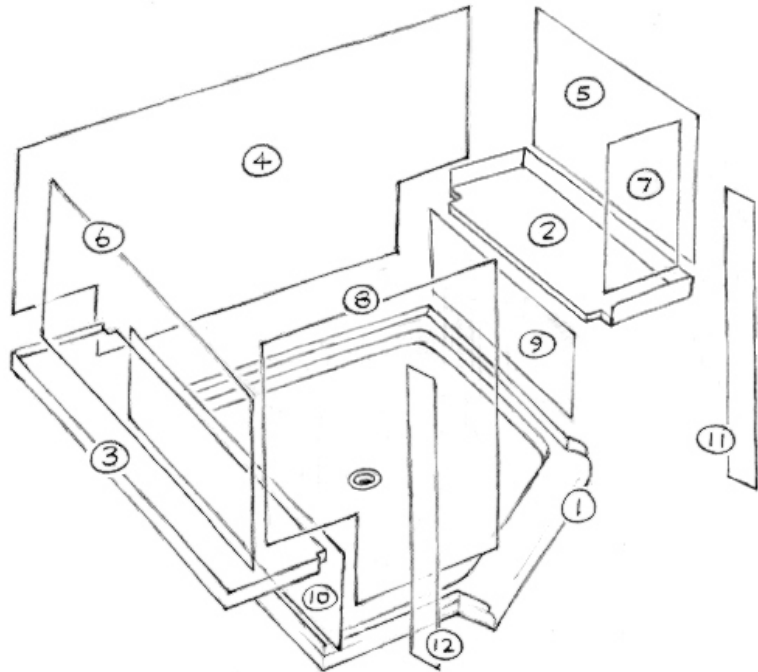

SHOWER DESIGN WORK SHEET

Belvue, KS 66407 * (800) 669-9867 * FAX (800) 393-6699 * www.onyxcollection.com

Neo-Angle Base
- Curb on Diagonal -
with Bench Seats
on Back and Right Side

Neo-Angle Base
- Curb on Diagonal -
with Bench Seats
on Back and Left Side

Copy this page, write your dimensions on the copy, and fax to us for a quote.
Always give stud-to-stud measurements for base, framing height of bench seat support structure, and distance to top of wall panels from the floor. We will figure clearances etc.
Circled numbers indicate assembly order.