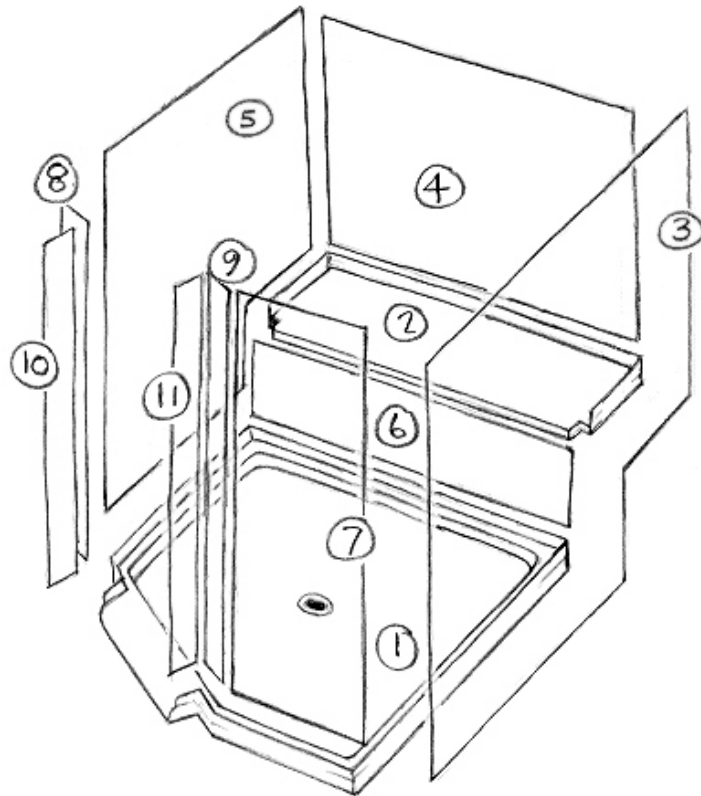

SHOWER DESIGN WORK SHEET

Belvue, KS 66407 * (800) 669-9867 * FAX (800) 393-6699 * www.onyxcollection.com

Neo-Angle Base
- Recessed Curb on Diagonal -
with Bench Seat on Back Wall Left

Neo-Angle Base
- Recessed Curb on Diagonal -
with Bench Seat on Back Wall Right

Copy this page, write your dimensions on the copy, and fax to us for a quote.
Always give stud-to-stud measurements for base, framing height of bench seat support structure, and distance to top of wall panels from the floor. We will figure clearances etc.
Circled numbers indicate assembly order.