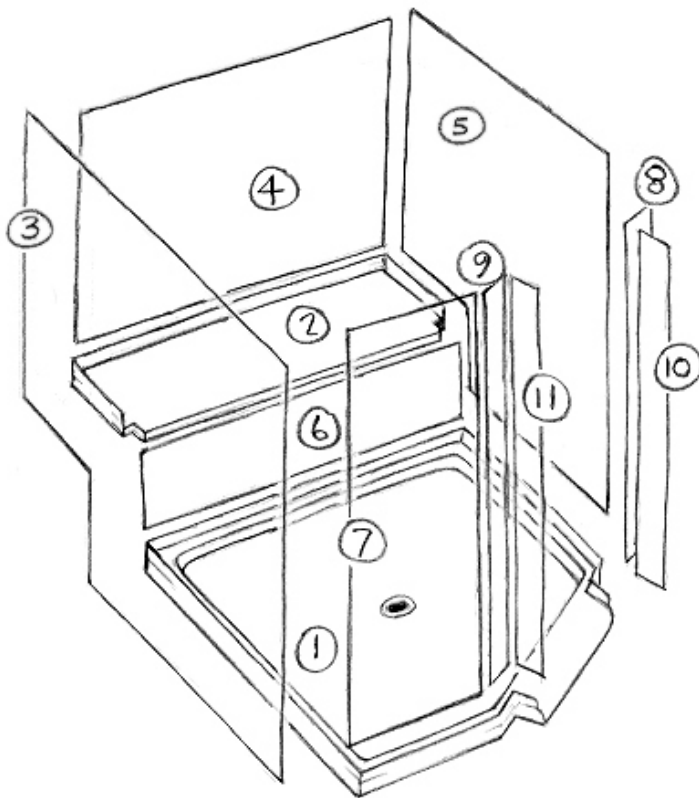

SHOWER DESIGN WORK SHEET

Belvue, KS 66407 * (800) 669-9867 * FAX (800) 393-6699 * www.onyxcollection.com

Neo-Angle Base
- Recessed Curb on Diagonal -
with Bench Seat on Back Wall Left

Neo-Angle Base
- Recessed Curb on Diagonal -
with Bench Seat on Back Wall Right

Copy this page, write your dimensions on the copy, and fax to us for a quote.
Always give stud-to-stud measurements for base, framing height of bench seat support structure, and distance to top of wall panels from the floor. We will figure clearances etc.
Circled numbers indicate assembly order.