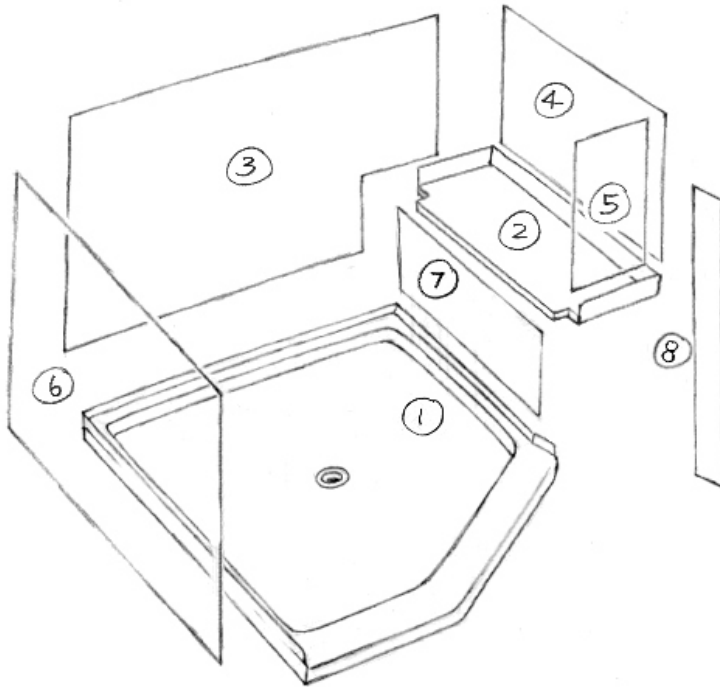

SHOWER DESIGN WORK SHEET

Belvue, KS 66407 * (800) 669-9867 * FAX (800) 393-6699 * www.onyxcollection.com

Neo-Angle Base with Bench Seat on Right Side

Neo-Angle Base with Bench Seat on Left Side

Copy this page, write your dimensions on the copy, and fax to us for a quote.
Always give stud-to-stud measurements for base, framing height of bench seat support structure, and distance to top of wall panels from the floor. We will figure clearances etc.

Circled numbers indicate assembly order.