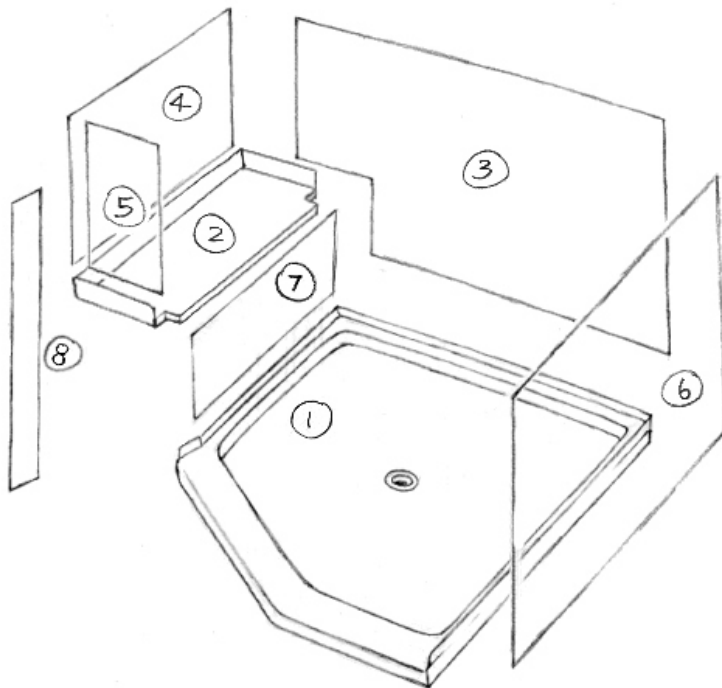

SHOWER DESIGN WORK SHEET

Belvue, KS 66407 * (800) 669-9867 * FAX (800) 393-6699 * www.onyxcollection.com

Neo-Angle Base with Bench Seat on Right Side

Neo-Angle Base with Bench Seat on Left Side

Copy this page, write your dimensions on the copy, and fax to us for a quote.
Always give stud-to-stud measurements for base, framing height of bench seat support structure, and distance to top of wall panels from the floor. We will figure clearances etc.

Circled numbers indicate assembly order.