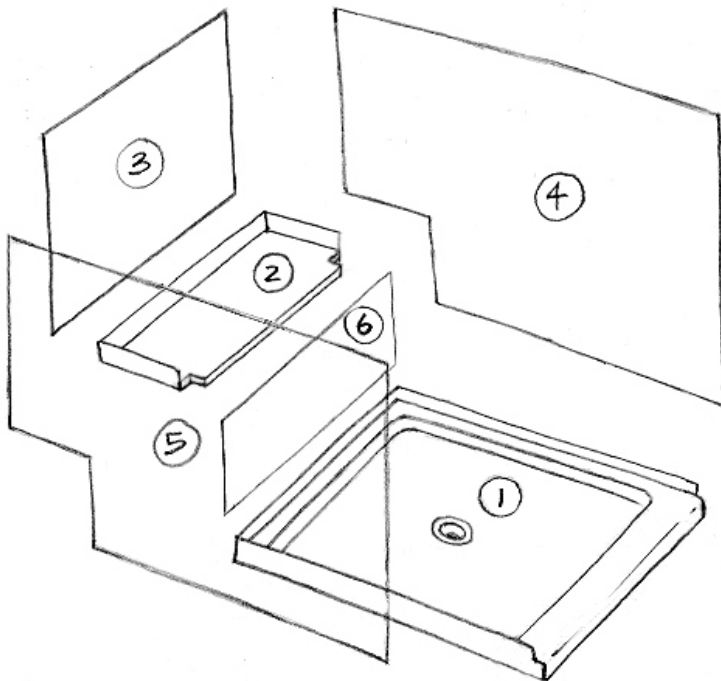

SHOWER DESIGN WORK SHEET

Belvue, KS 66407 * (800) 669-9867 * FAX (800) 393-6699 * www.onyxcollection.com

Rectangular Shower
with Bench Seat on Back Wall
(view from right side)

Rectangular Shower
with Bench Seat on Back Wall
(view from left side)

Copy this page, write your dimensions on the copy, and fax to us for a quote.

Always give stud-to-stud measurements for base, framing height of bench seat support structure, and distance to top of wall panels from the floor. We will figure clearances etc.

Circled numbers indicate assembly order.