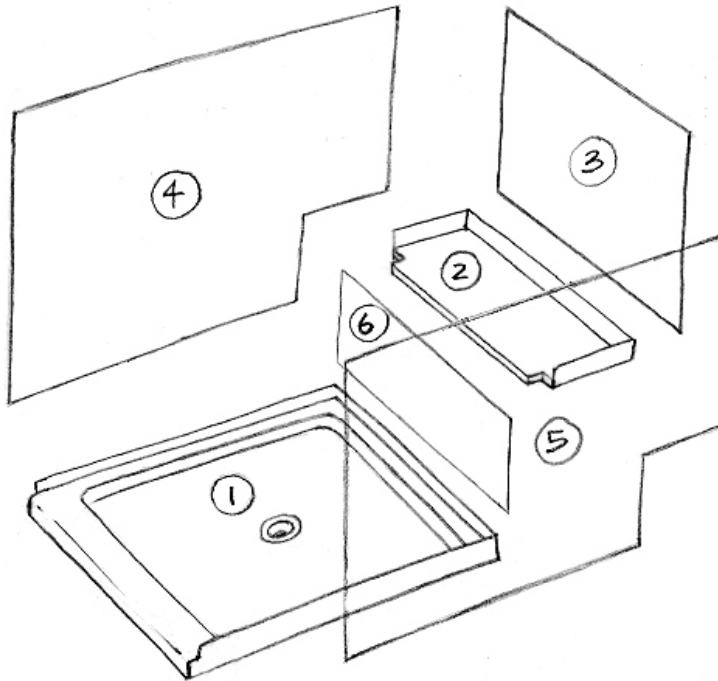

SHOWER DESIGN WORK SHEET

Belvue, KS 66407 * (800) 669-9867 * FAX (800) 393-6699 * www.onyxcollection.com

Rectangular Shower
with Bench Seat on Back Wall
(view from right side)

Rectangular Shower
with Bench Seat on Back Wall
(view from left side)

Copy this page, write your dimensions on the copy, and fax to us for a quote.

Always give stud-to-stud measurements for base, framing height of bench seat support structure, and distance to top of wall panels from the floor. We will figure clearances etc.

Circled numbers indicate assembly order.