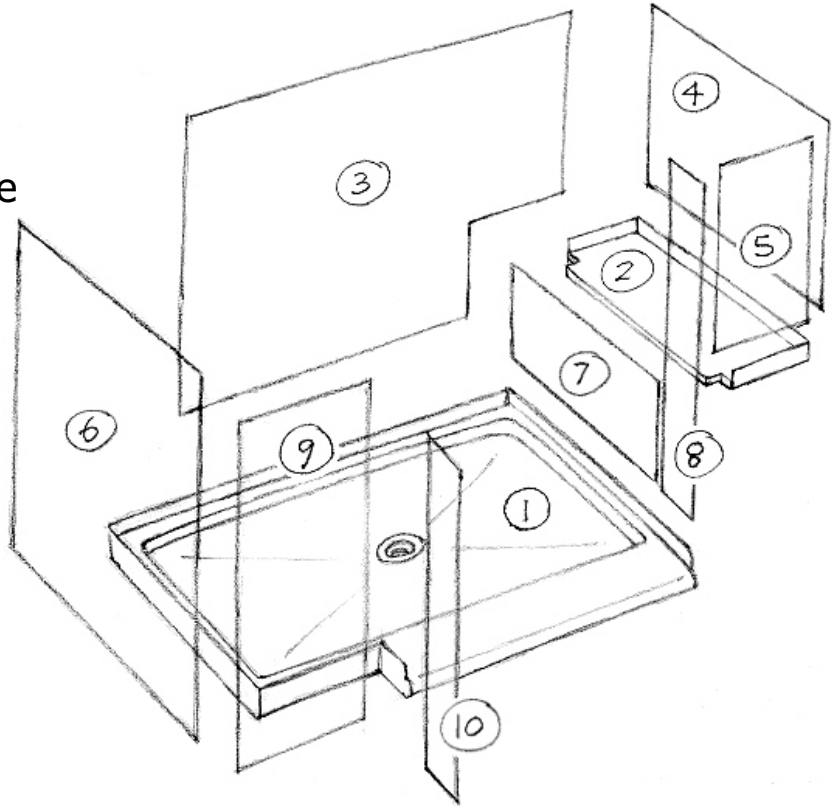

SHOWER DESIGN WORK SHEET

Belvue, KS 66407 * (800) 669-9867 * FAX (800) 393-6699 * www.onyxcollection.com

Rectangular Shower - Near End Offset Curb - with Bench Seat on Right Side

Rectangular Shower - Near End Offset Curb - with Bench Seat on Left Side

Copy this page, write your dimensions on the copy, and fax to us for a quote.

Always give stud-to-stud measurements for base, framing height of bench seat support structure, and distance to top of wall panels from the floor. We will figure clearances etc.

Circled numbers indicate assembly order.