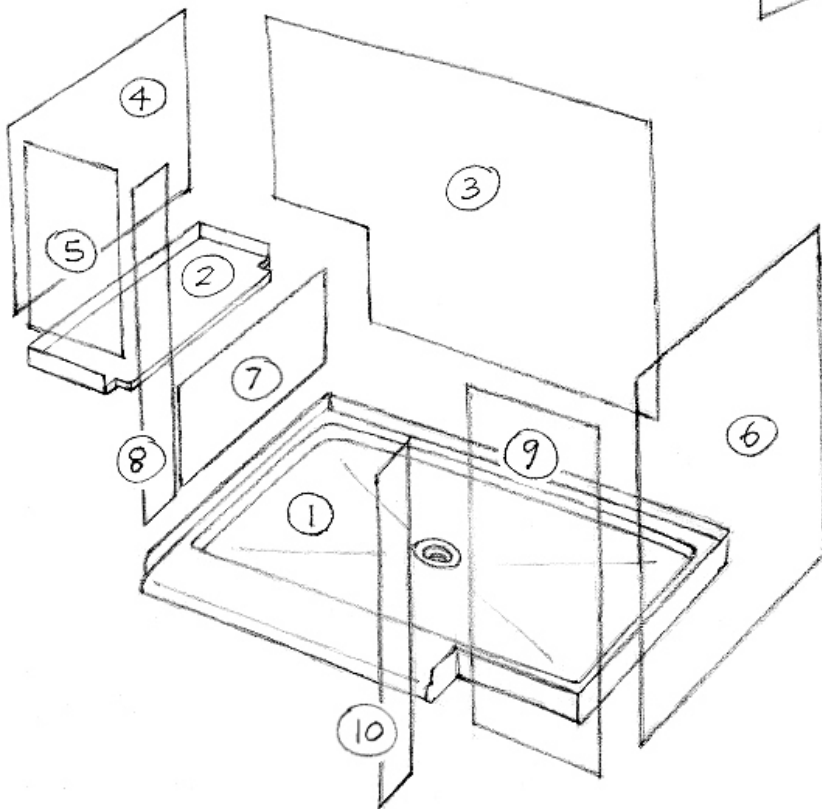

SHOWER DESIGN WORK SHEET

Belvue, KS 66407 * (800) 669-9867 * FAX (800) 393-6699 * www.onyxcollection.com

Rectangular Shower - Near End Offset Curb - with Bench Seat on Right Side

Rectangular Shower - Near End Offset Curb - with Bench Seat on Left Side

Copy this page, write your dimensions on the copy, and fax to us for a quote.

Always give stud-to-stud measurements for base, framing height of bench seat support structure, and distance to top of wall panels from the floor. We will figure clearances etc.

Circled numbers indicate assembly order.