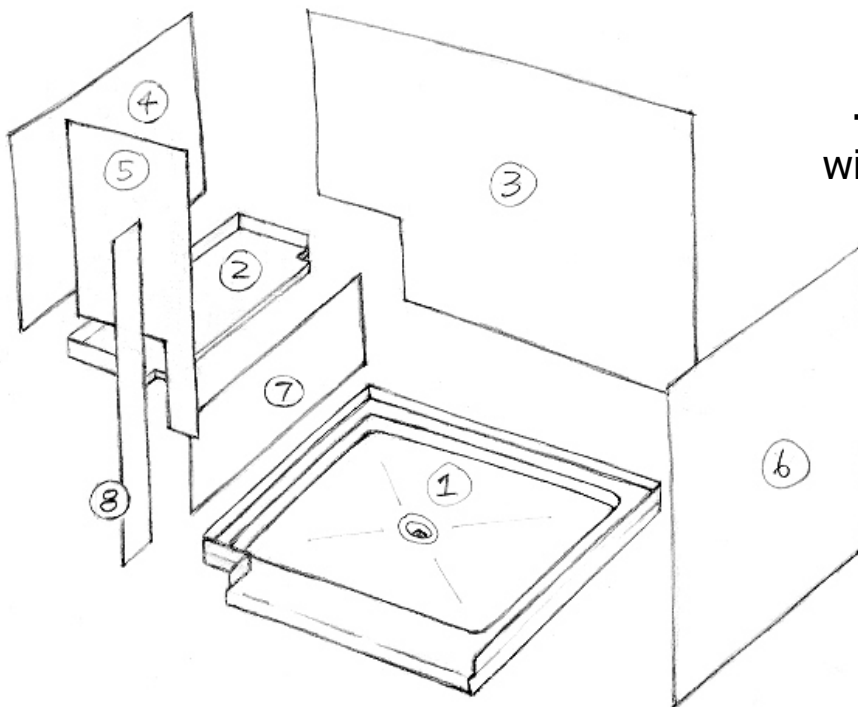

SHOWER DESIGN WORK SHEET

Belvue, KS 66407 * (800) 669-9867 * FAX (800) 393-6699 * www.onyxcollection.com

Rectangular Shower - Far End Offset Curb - with Bench Seat on Right Side

Rectangular Shower - Far End Offset Curb - with Bench Seat on Left Side

Copy this page, write your dimensions on the copy, and fax to us for a quote.

Always give stud-to-stud measurements for base, framing height of bench seat support structure, and distance to top of wall panels from the floor. We will figure clearances etc.

Circled numbers indicate assembly order.