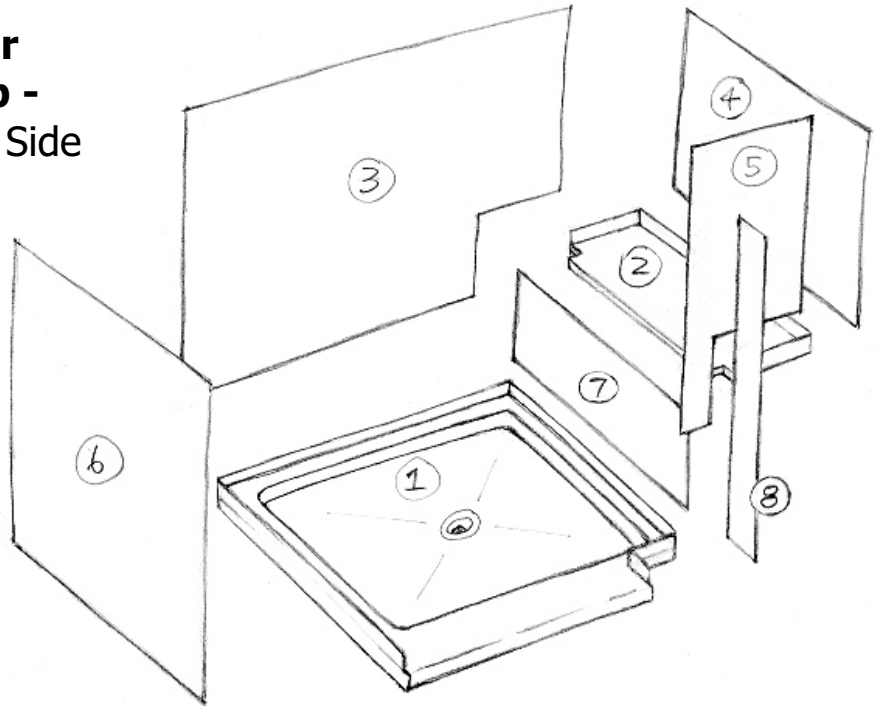

SHOWER DESIGN WORK SHEET

Belvue, KS 66407 * (800) 669-9867 * FAX (800) 393-6699 * www.onyxcollection.com

Rectangular Shower - Far End Offset Curb - with Bench Seat on Right Side

Rectangular Shower - Far End Offset Curb - with Bench Seat on Left Side

Copy this page, write your dimensions on the copy, and fax to us for a quote.

Always give stud-to-stud measurements for base, framing height of bench seat support structure, and distance to top of wall panels from the floor. We will figure clearances etc.

Circled numbers indicate assembly order.