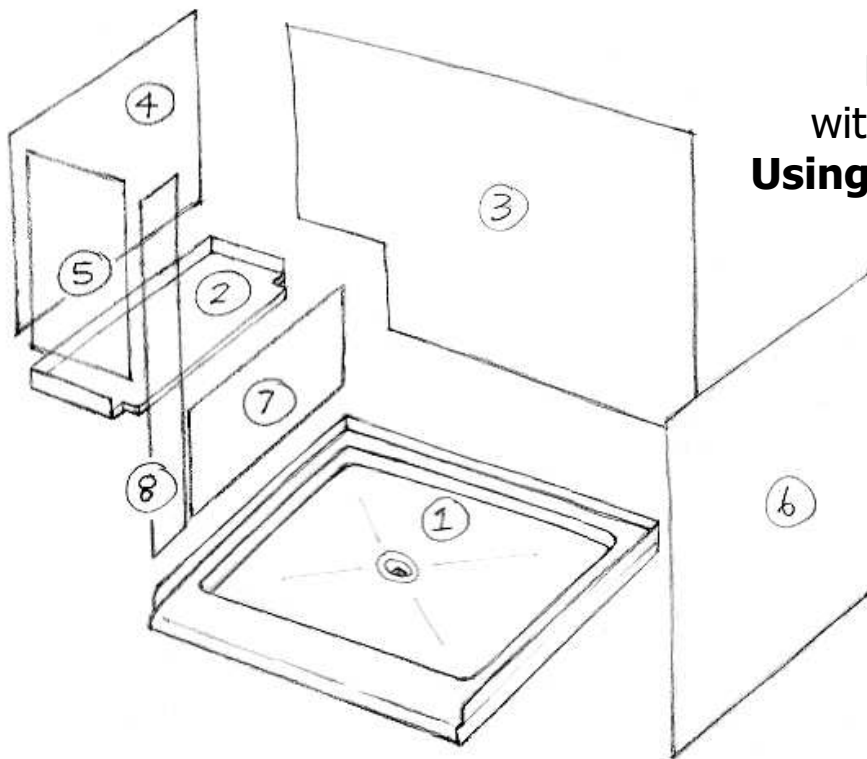

Rectangular Shower
with Bench Seat on Right Side
Using **STANDARD** Shower Base

Rectangular Shower
with Bench Seat on Left Side
Using **STANDARD** Shower Base

Copy this page, write your dimensions on the copy, and fax to us for a quote.

Always give stud-to-stud measurements for base, framing height of bench seat support structure, and distance to top of wall panels from the floor. We will figure clearances etc.

Circled numbers indicate assembly order.