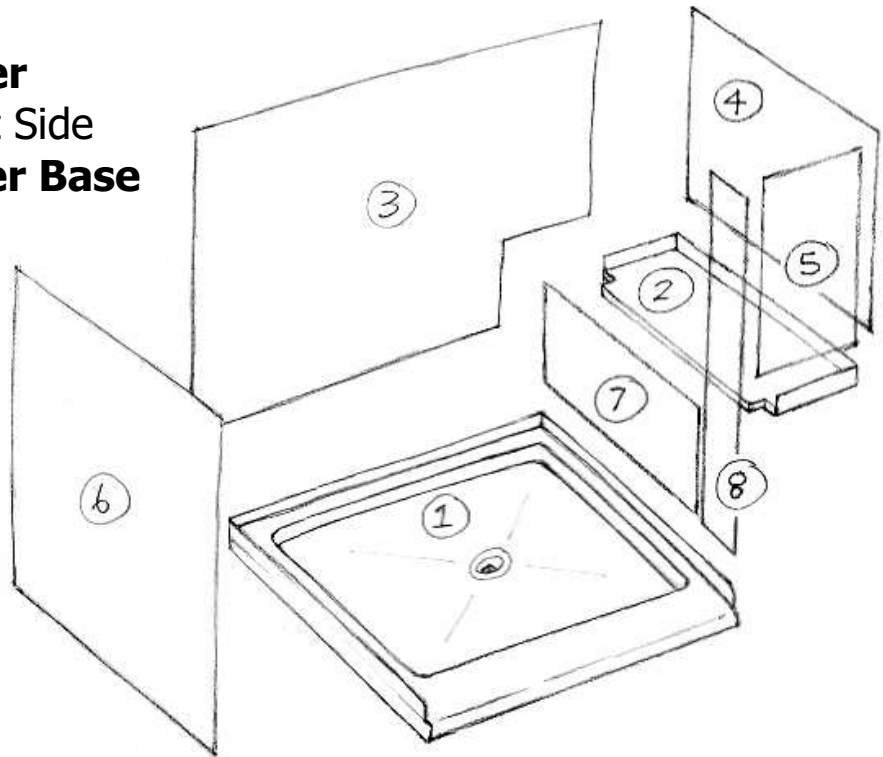

Rectangular Shower
with Bench Seat on Right Side
Using **STANDARD** Shower Base

Rectangular Shower
with Bench Seat on Left Side
Using **STANDARD** Shower Base

Copy this page, write your dimensions on the copy, and fax to us for a quote.

Always give stud-to-stud measurements for base, framing height of bench seat support structure, and distance to top of wall panels from the floor. We will figure clearances etc.

Circled numbers indicate assembly order.