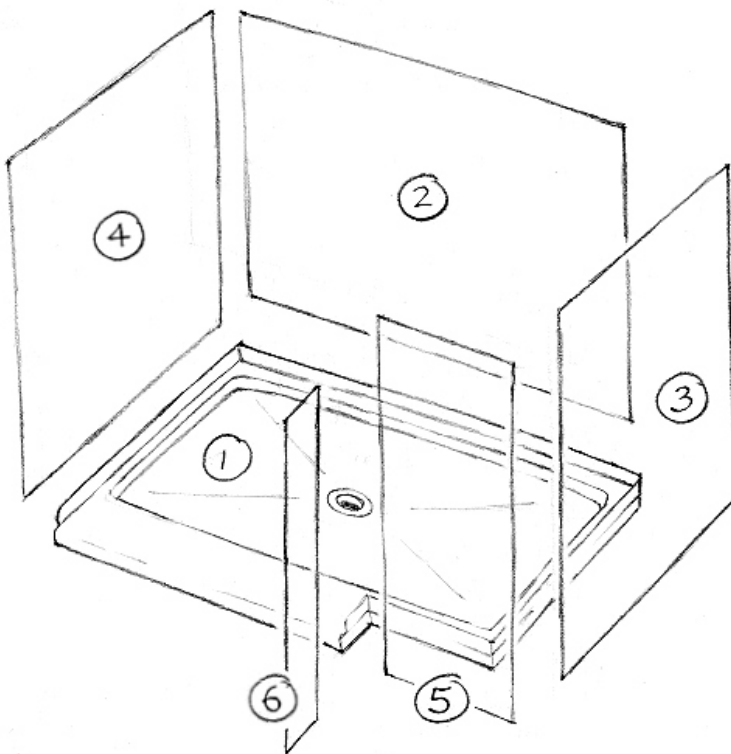

SHOWER DESIGN WORK SHEET

Belvue, KS 66407 * (800) 669-9867 * FAX (800) 393-6699 * www.onyxcollection.com

Rectangular Shower - Right Side Offset Curb -

Rectangular Shower - Left Side Offset Curb -

Copy this page, write your dimensions on the copy, and fax to us for a quote.
Always give stud-to-stud measurements, and distance to top of wall panels from the floor.
We will figure clearances etc. Circed numbers indicate assembly order.