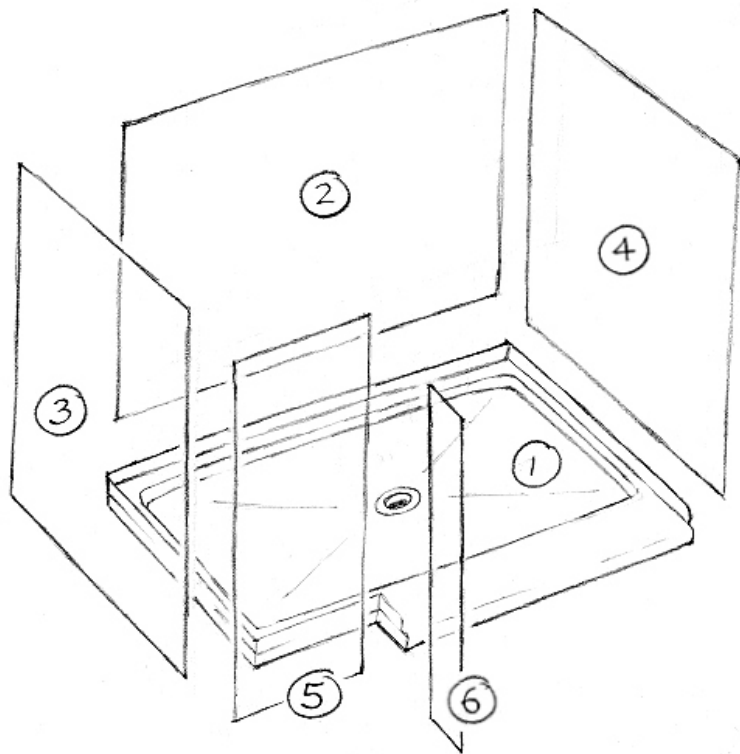

SHOWER DESIGN WORK SHEET

Belvue, KS 66407 * (800) 669-9867 * FAX (800) 393-6699 * www.onyxcollection.com

Rectangular Shower - Right Side Offset Curb -

Rectangular Shower - Left Side Offset Curb -

Copy this page, write your dimensions on the copy, and fax to us for a quote.
Always give stud-to-stud measurements, and distance to top of wall panels from the floor.
We will figure clearances etc. Circed numbers indicate assembly order.