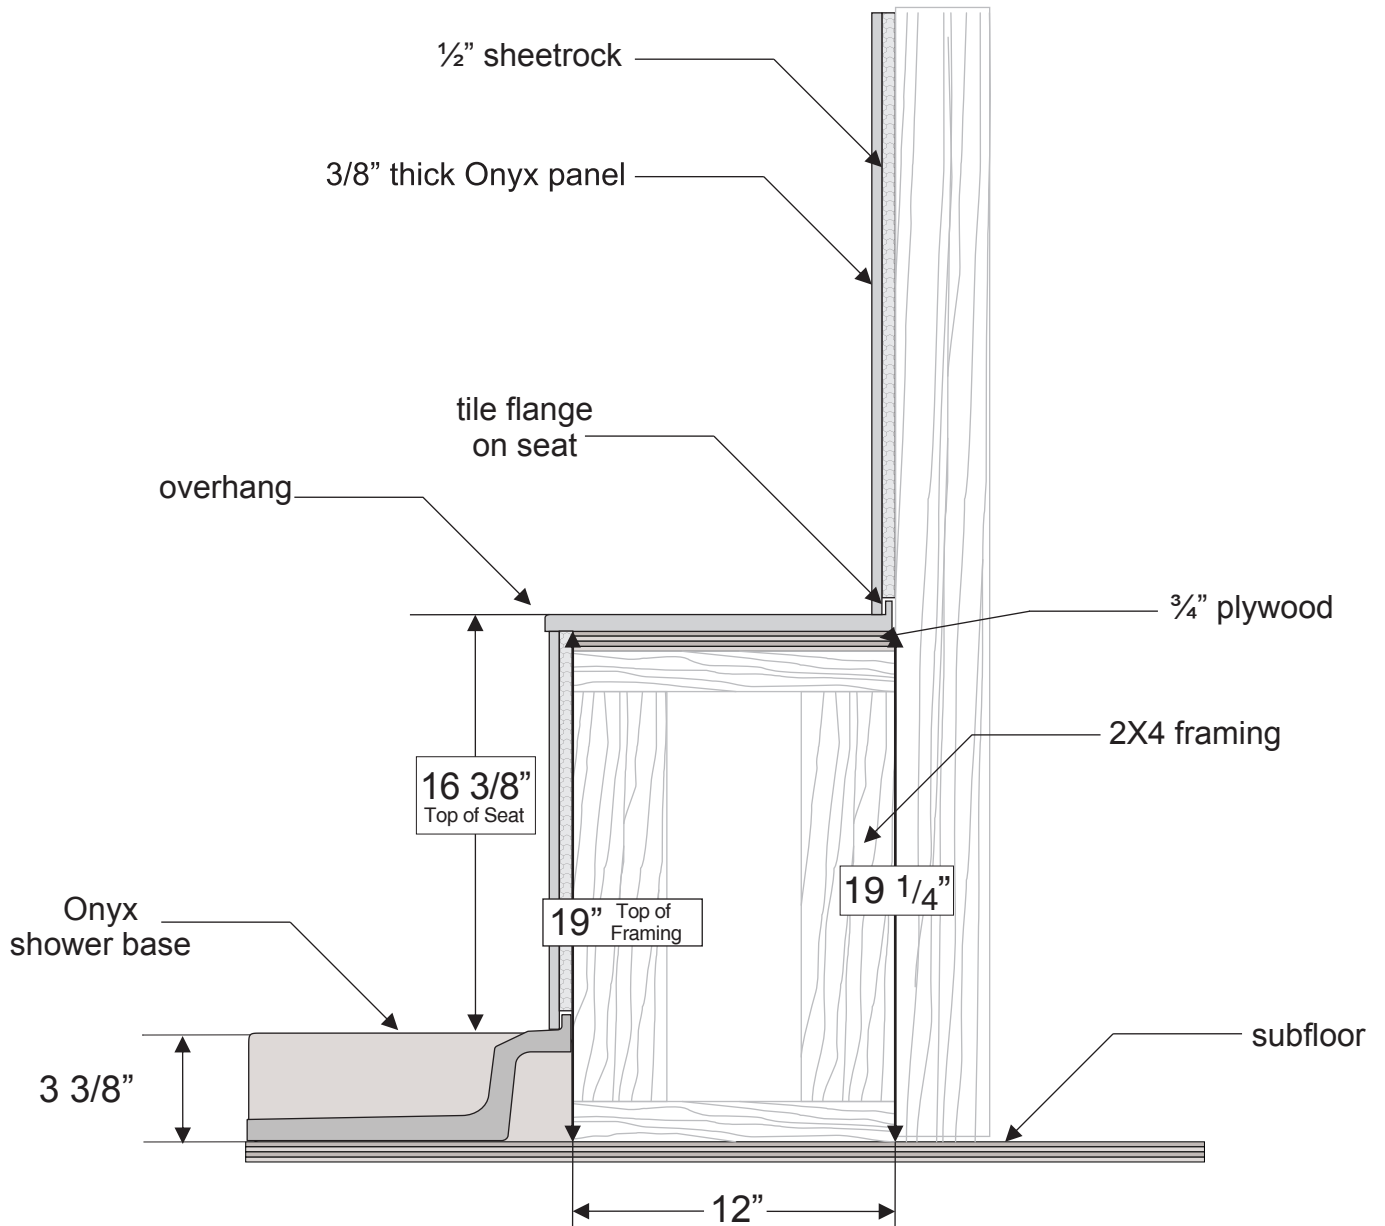

The ONYX Collection - Bench Framing Dimensions
Any Questions Please Call: 1-800-669-9867

CUSTOM BASE - Full Height Curb

The ONYX Collection - Bench Framing Dimensions
Any Questions Please Call: 1-800-669-9867

LOW PROFILE - Standard or Custom